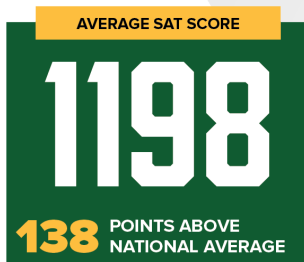

GRADUATING CLASS OF 2022 BY THE NUMBERS

COLLEGES ATTENDED BY GCHS GRADUATES

Abilene Christian University
Agnes Scott College
Arizona Christian University
Arizona College of Nursing
Arizona State University
Azusa Pacific University
Baylor University
Belmont University
Benedictine University
Berklee College of Music
Bethany Global University
Bethel School of Supernatural Ministry
Biola University
Blinn College
Boise State University
California Baptist University
Calvin University
Chapman University
Cedarville University
Clemson University
College of Osteopathic Medicine
Colorado Christian University
Concordia University, Irvine
Concordia University, Nebraska
Concordia University, Wisconsin

Corban University
Cortland SUNY
Crown College
Dallas Baptist University
Dordt University
East Texas Baptist University
Embry-Riddle Aeronautical University
George Fox University
Grand Canyon University
Gutenberg College
Hardin-Simmons University
Harvard College
Institute of Medical Aesthetics
Iowa State University
Johns Hopkins University
Lipscomb University
Maryville University
Michigan State University
Midwestern University, Arizona
MidAmerica Nazarene University
Milwaukee School of Engineering
Morgan State University
New Mexico Military Institute
North Carolina State
Northern Arizona University

Northwestern University
Oklahoma Christian University
Oklahoma City University
Oral Roberts University
Ottawa University
Pace University
Pacific Lutheran University
Pacific University
Pennsylvania State University
Pepperdine University
Point Loma Nazarene University
Pratt Institute
Regis University
Rhodes College
Samford University
San Diego Christian College
San Diego State University
Seattle Pacific University
Seattle Recording Arts
Southern Methodist University
Taylor University
Texas A&M University
Texas Christian University
The Art Institute
The Master's University

The Ohio State University
Union University
United States Air Force Academy
United States Military Academy West Point
University of Alabama
University of Arizona
University of California, Irvine
University of California, San Diego
University of California, Santa Cruz
University of Colorado, Boulder
University of Kansas
University of Louisiana
University of Nebraska, Lincoln
University of New Mexico
University of New Orleans
University of Notre Dame
University of Pennsylvania
University of Rhode Island
University of Utah
University of Washington
University of West Georgia
University of Wyoming
Vanguard University
Westmont College
Wheaton College
Wichita State University