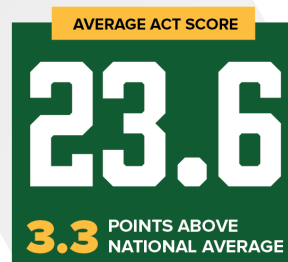

GRADUATING CLASS OF 2022 BY THE NUMBERS

COLLEGES ATTENDED BY GCHS GRADUATES

Abilene Christian University
Agnes Scott College
Arizona Christian University
Arizona College of Nursing
Arizona State University
Azusa Pacific University
Baylor University
Belmont University
Benedictine University
Berklee College of Music
Bethany Global University
Bethel School of Supernatural Ministry
Biola University
Blinn College
Boise State University
California Baptist University
Calvin University
Chapman University
Cedarville University
Clemson University
College of Osteopathic Medicine
Colorado Christian University
Concordia University, Irvine
Concordia University, Nebraska
Concordia University, Wisconsin

Corban University
Cortland SUNY
Crown College
Dallas Baptist University
Dordt University
East Texas Baptist University
Embry-Riddle Aeronautical University
George Fox University
Grand Canyon University
Gutenberg College
Hardin-Simmons University
Harvard College
Institute of Medical Aesthetics
Iowa State University
Johns Hopkins University
Lipscomb University
Maryville University
Michigan State University
Midwestern University, Arizona
MidAmerica Nazarene University
Milwaukee School of Engineering
Morgan State University
New Mexico Military Institute
North Carolina State
Northern Arizona University

Northwestern University
Oklahoma Christian University
Oklahoma City University
Oral Roberts University
Ottawa University
Pace University
Pacific Lutheran University
Pacific University
Pennsylvania State University
Pepperdine University
Point Loma Nazarene University
Pratt Institute
Regis University
Rhodes College
Samford University
San Diego Christian College
San Diego State University
Seattle Pacific University
Seattle Recording Arts
Southern Methodist University
Taylor University
Texas A&M University
Texas Christian University
The Art Institute
The Master's University

The Ohio State University
Union University
United States Air Force Academy
United States Military Academy West Point
University of Alabama
University of Arizona
University of California, Irvine
University of California, San Diego
University of California, Santa Cruz
University of Colorado, Boulder
University of Kansas
University of Louisiana
University of Nebraska, Lincoln
University of New Mexico
University of New Orleans
University of Notre Dame
University of Pennsylvania
University of Rhode Island
University of Utah
University of Washington
University of West Georgia
University of Wyoming
Vanguard University
Westmont College
Wheaton College
Wichita State University